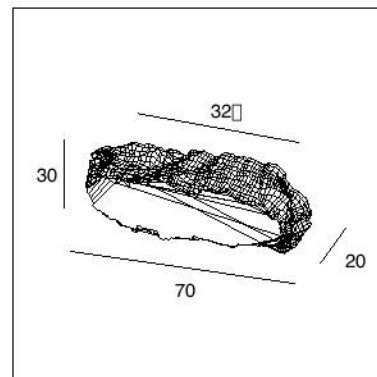

PM 2256

PM 2256

102 mm | 65 mm | 50 mm

BLACK OXIDIZED |
SHADED BRONZE |
OLD SILVER

PM 2257

PM 2257

32 mm | 64m

BLACK OXIDIZED | SHADED BRONZE | OLD SILVER