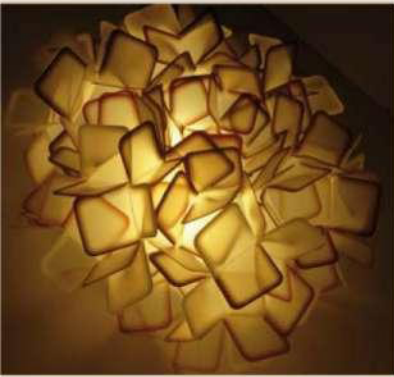

linea
Decor

SERIE 719

GIUSTI

WMN719.128

⌀	↔	↑	↓
128	156	25	40

FINITURE / FINISHING

- 00M2 > LACCATO AVORIO LUCIDO
  SHINY IVORY
- 00M5 > ARGENTO VENEZIA
  VENETIAN SILVER
- 00O2 > CROMO LUCIDO
  POLISHED CHROME

WMN719.096

⌀	↔	↑	↓
96	130	23	34

- 00T4 > BIANCO VINTAGE ARGENTO
  WHITE VINTAGE SILVER
- 00R3 > ARGENTO NOTTINGHAM
  NOTTINGHAM SILVER
- 00F7 > VERNICIATO NICHEL SATINATO
  VARNISHED NICKEL SATINED
- 00E8 > ARGENTO VECCHIO BRILLANTE
  SHINY OLD SILVER
- 00T5 > AVORIO VINTAGE ORO
  IVORY VINTAGE GOLD
- 00GP > PLACCATO ORO
  GOLD PLATED

WMN719.064

⌀	↔	↑	↓
64	96	22	34

WP0719.000

⌀	↔	↑	↓
-	35	20	37

- 00R4 > ORO ROMA
  ROMA GOLD
- 00R8 > ORO MILANO
  MILANO GOLD
- 00A8 > ORVAL
  ORVAL
- 00D1 > ANTICA FIRENZE
  ANTIQUE FLORENCE
- 00C2 > RUSTIKALL AVORIO
  RUSTIKALL IVORY