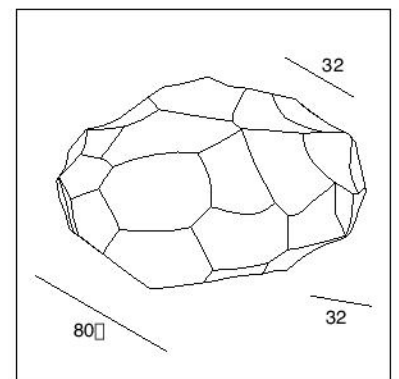

PM 2261

PM 2261

114 mm | 168 mm | 220 mm

BLACK OXIDIZED | SHADED BRONZE | OLD SILVER

PM 2048

PM 2048

48 mm | 35 mm

**BLACK OXIDIZED |
SHADED BRONZE |
OLD SILVER**