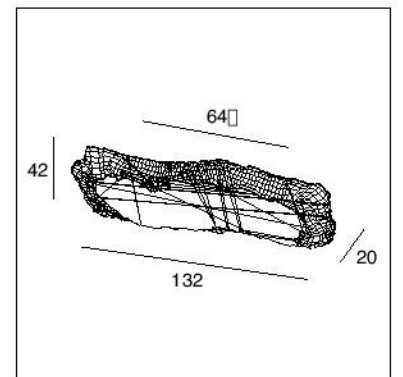

PM 2256

PM 2256

102 mm | 65 mm | 50 mm

BLACK OXIDIZED |
SHADED BRONZE |
OLD SILVER

PM 2257

PM 2257

32 mm | 64m

BLACK OXIDIZED | SHADED BRONZE | OLD SILVER