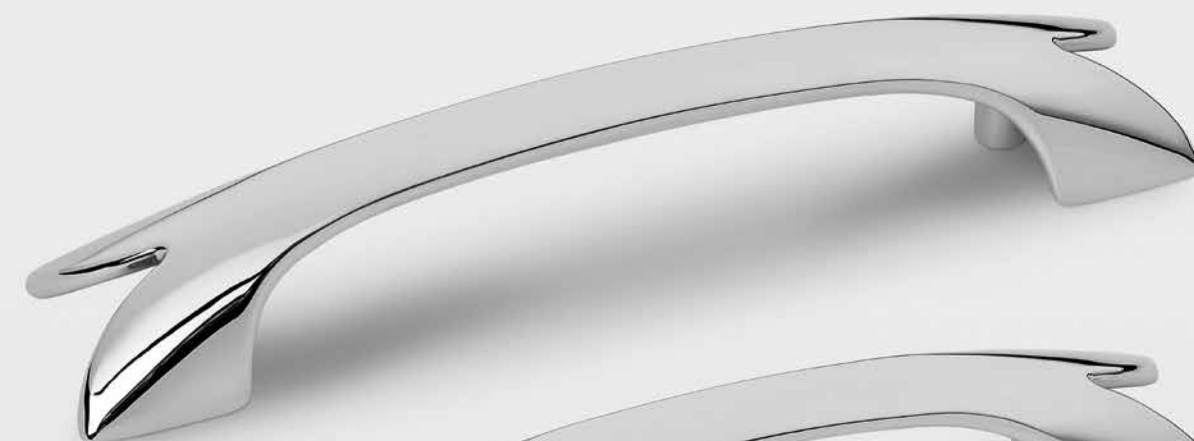

Finitura / Finish: ORVAL

Natura

DESIGN: MARELLA DESIGN LAB

Finitura / Finish: ORVAL

15057Z12800.36