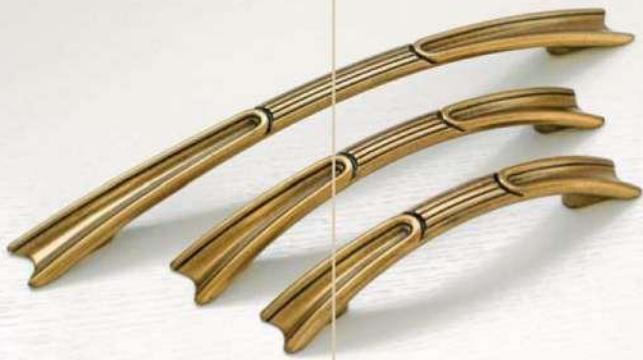

linea
Decor

SERIE 675

GIUSTI