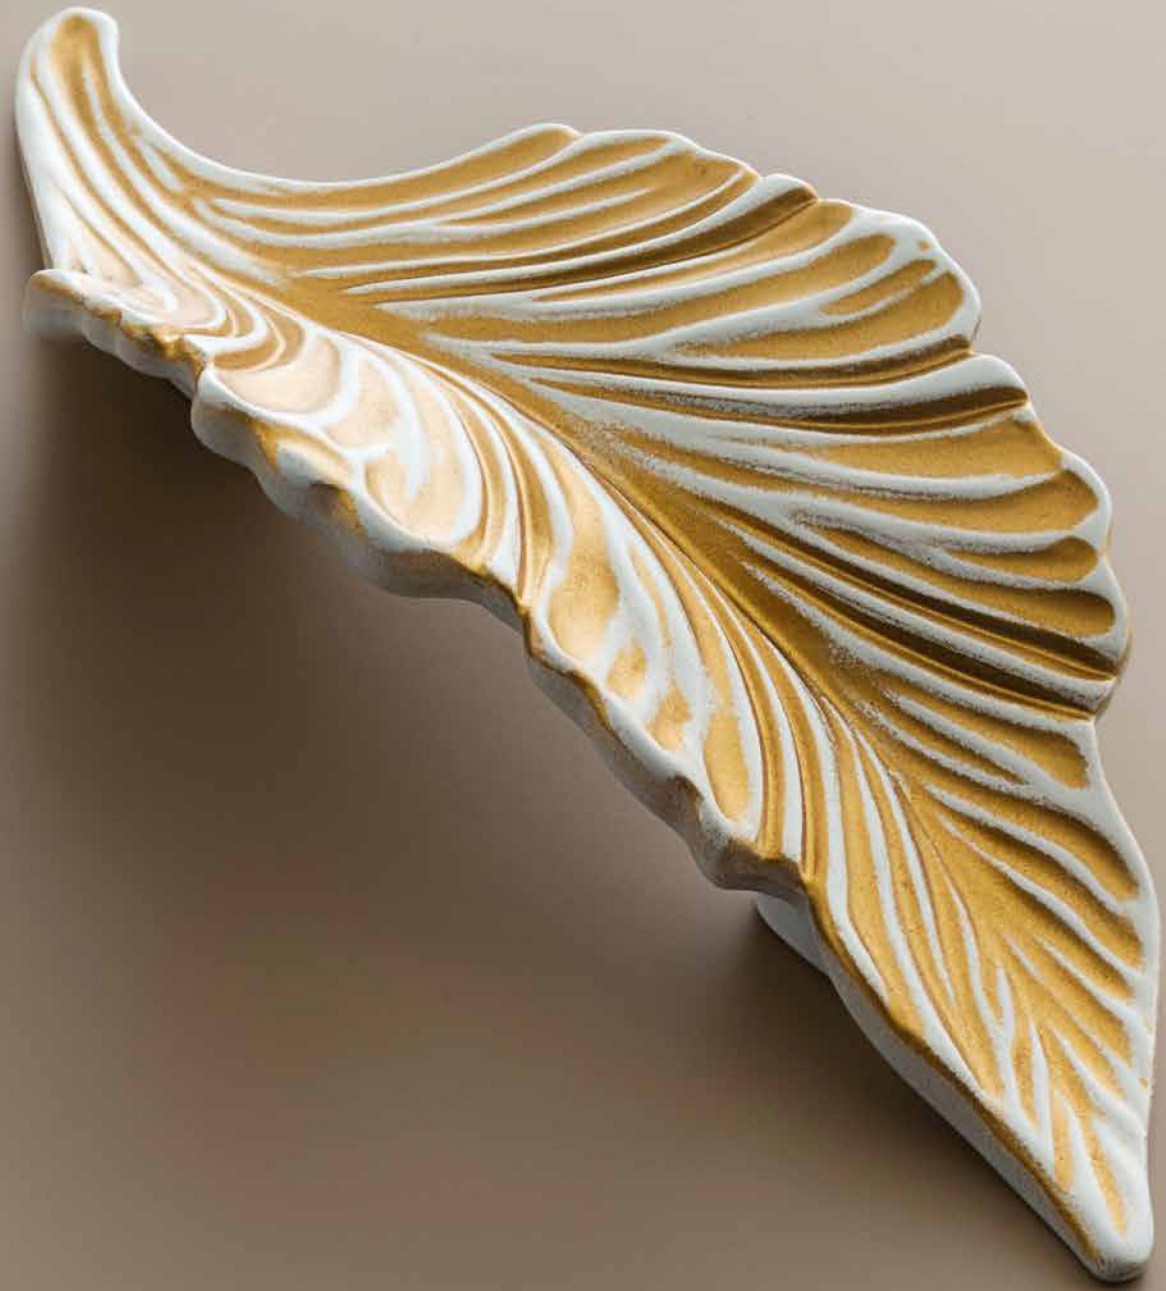

Finitura / Finish: 41 - Golden White