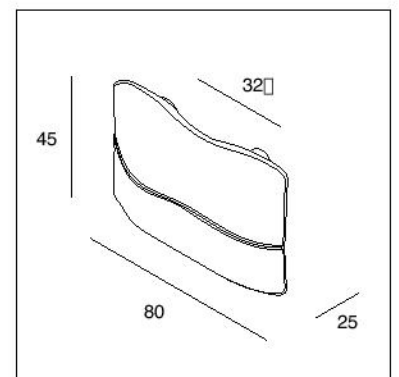

PM 2472

PM 2472

32 mm

BLACK OXIDIZED | SHADED BRONZE