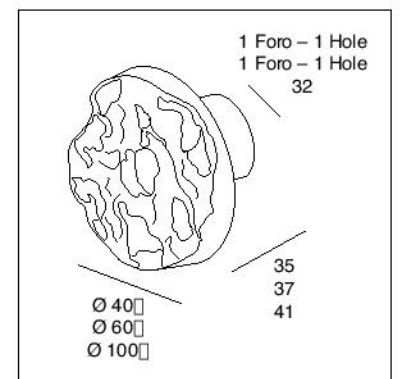

PM 2273

PM 2273

80 X 80 mm

**BLACK OXIDIZED | SHADED BRONZE | OLD SILVER |
LONDON BRIDGE | VINTAGE**

PM 2050

PM 2050

40 mm | 60 mm

GOLD | SILVER