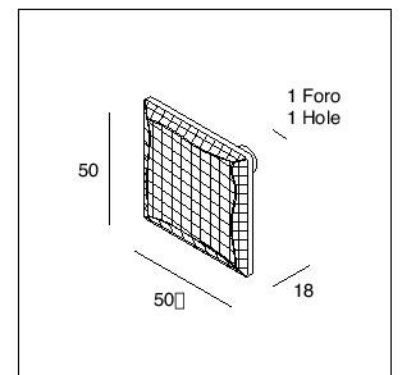

PM 2472

PM 2472

32 mm

BLACK OXIDIZED | SHADED BRONZE

PM 2075

PM 2075

50 X 50 mm

BLACK OXIDIZED | SHADED BRONZE | VINTAGE | LONDON BRIDGE