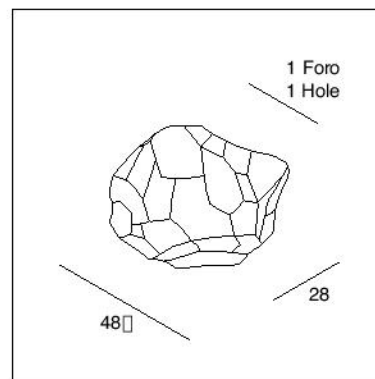

PM 2261

PM 2261

114 mm | 168 mm | 220 mm

BLACK OXIDIZED | SHADED BRONZE | OLD SILVER

PM 2048

PM 2048

48 mm | 35 mm

**BLACK OXIDIZED |
SHADED BRONZE |
OLD SILVER**