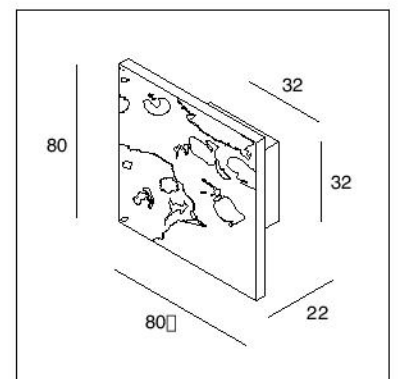

PM 2273

PM 2273

80 X 80 mm

**BLACK OXIDIZED | SHADED BRONZE | OLD SILVER |
LONDON BRIDGE | VINTAGE**