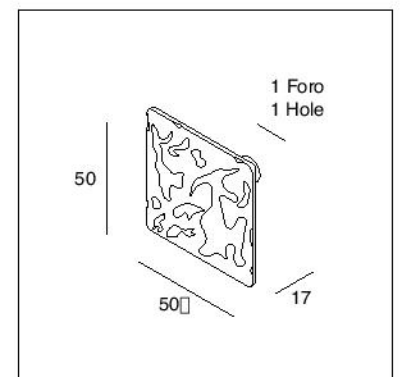

PM 2077

PM 2077

50 mm

BLACK OXIDIZED | SHADED BRONZE