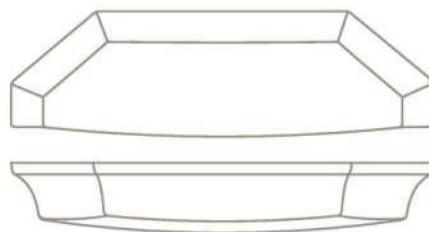

00F3 >

WMN832.096

⌀	↔	↑	↓
96	133	23	40

FINITURE / FINISHING

- 00G6 > ALUCOVER PLATINO
  ALUCOVER PLATINUM
- 00F3 > ALUCOVER OTTONE
  ALUCOVER BRASS
- 00G7 > ALUCOVER BRONZO
  ALUCOVER BRONZE

WMN832.064