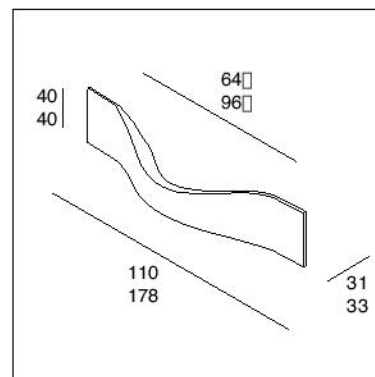

PM 1191

64 mm | 96 mm

BLACK OXIDIZED | LONDON BRIDGE | VINTAGE