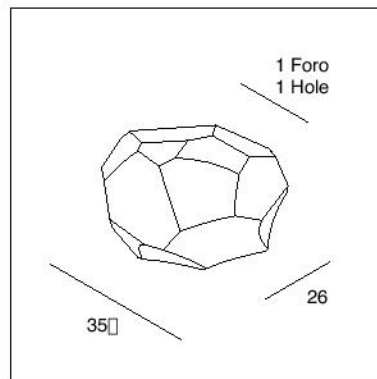

PM 2261

PM 2261

114 mm | 168 mm | 220 mm

BLACK OXIDIZED | SHADED BRONZE | OLD SILVER

PM 2048

PM 2048

48 mm | 35 mm

**BLACK OXIDIZED |
SHADED BRONZE |
OLD SILVER**