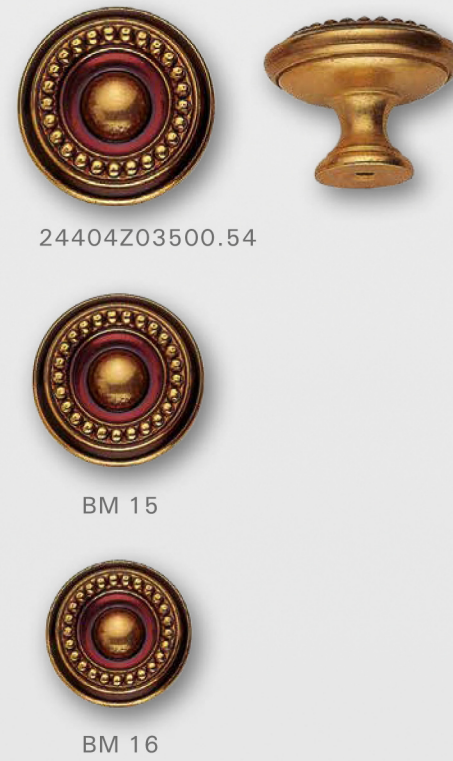

CODICE Code	MISURE Overall size	INTERASSE C.to C.
BM-27	126x53	96
BM-26	85x37	64
09239.05000	50x57	-
09239.04200	42x49	-
BM-46	34x51	-
30710.03000	-	Ø 30

Luigi XVI

Luigi XVI

Finitura / Finish: POV

Finitura / Finish: POV

CODICE Code	MISURE Overall size	INTERASSE C.to C.
24404Z03500	35x25	Ø 35
BM-15	30x23	Ø 30
BM-16	25x21	Ø 25
BM-72	62x70	-
BM-73	52x60	-
12236.05000	43x50	-

CODICE Code	MISURE Overall size	INTERASSE C.to C.	CODICE Code	MISURE Overall size	INTERASSE C.to C.
12224.05500	-	Ø 55	24479Z02000	20x18	Ø 20
BM-50	-	Ø 47	24404Z03500	35x25	35
BM-56	-	Ø 37	BM-15	30x23	30
12224.03200	-	Ø 32	BM-16	25x21	25
BM-53	35x26	Ø 35			
BM-52	30x23	Ø 30			
BM-51	25x20	Ø 25			