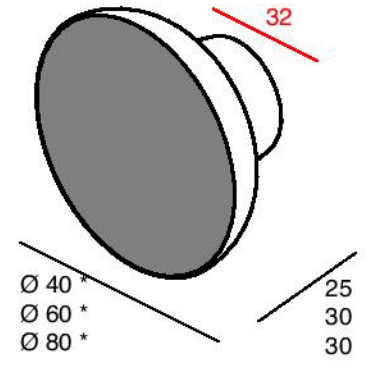

PM 2042

PM 2042

40 mm | 60 mm

GLOSSY BLACK WITH WHITE DECORATION