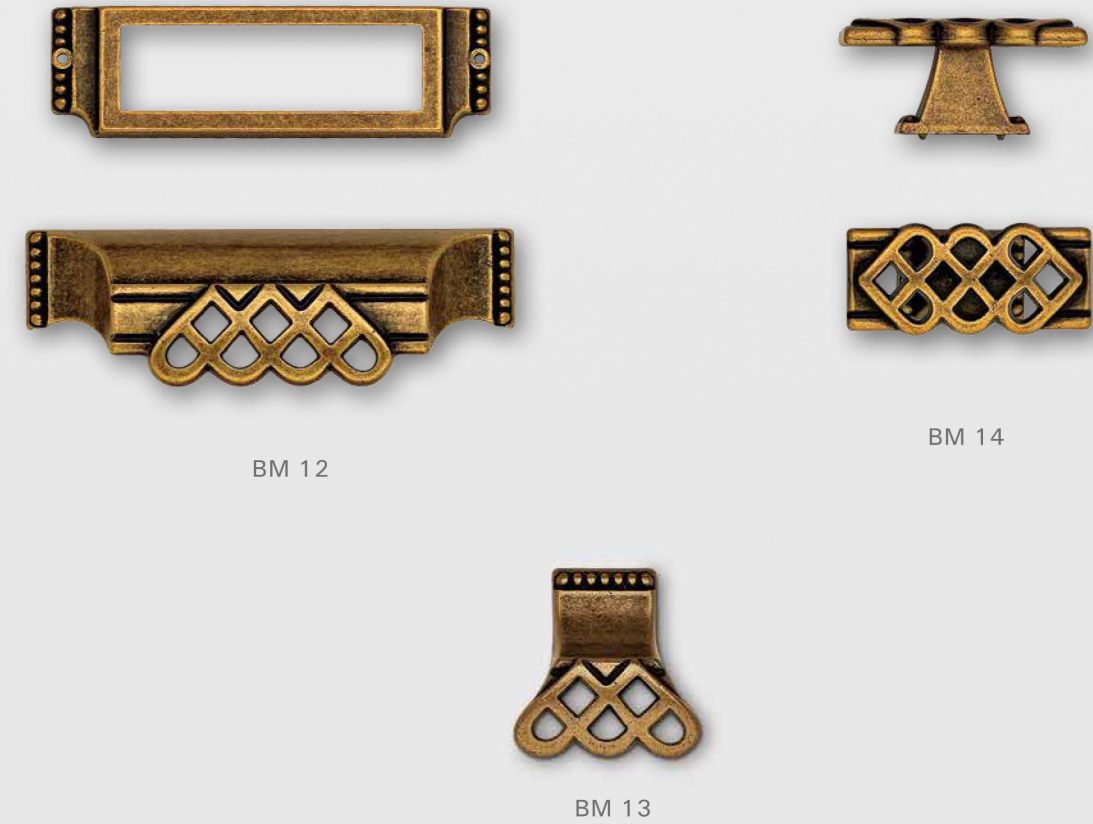

Arts & Crafts

Arts & Crafts

Finitura / Finish: ORVAL

Finitura / Finish: ORVAL

CODICE Code	MISURE Overall size	INTERASSE C.to C.
BM 10	198x32	160
BM 11	166x32	128
15146Z09600	134x32	96

CODICE Code	MISURE Overall size	INTERASSE C.to C.
BM-12	100x35	64
BM 13	38x36	.
BM-14	90x27	.